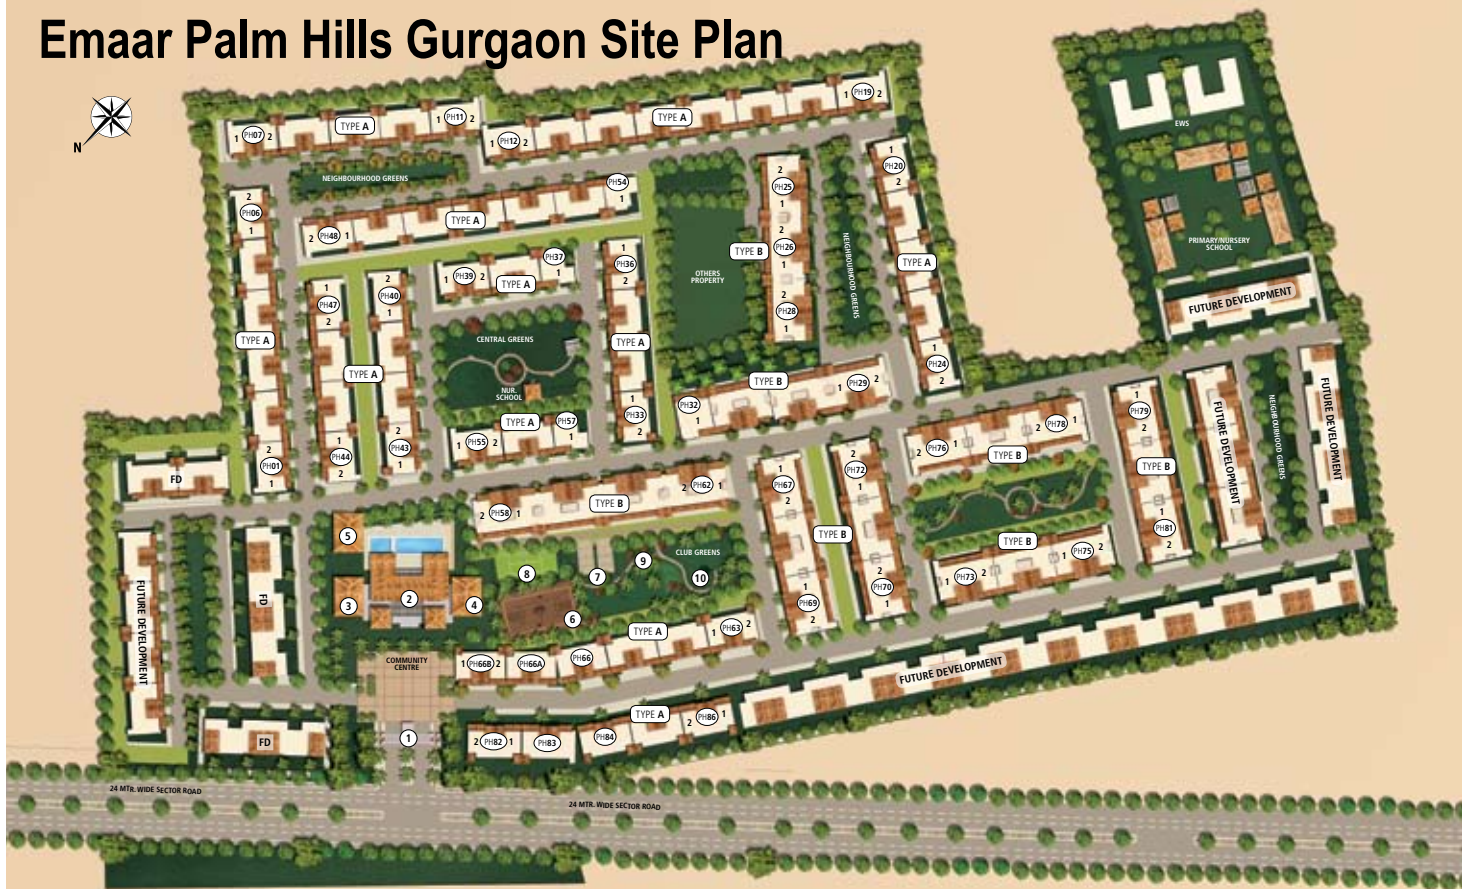

Emaar Palm Hills Gurgaon Site Plan

MASTER PLAN

Legend

1. Entry Gate Complex
2. Community Centre with Swimming Pool, Multi-Purpose Hall and Business Centre
3. High-Tech Gymnasium and Salon/Spa
4. Cafeteria and Crèche
5. Shopping Complex and Convenient Store
6. Basketball Court
7. Badminton Court
8. Lawn Tennis
9. Jogging and Walking Tracks with Landscape
10. Children Play Area

Map not to scale